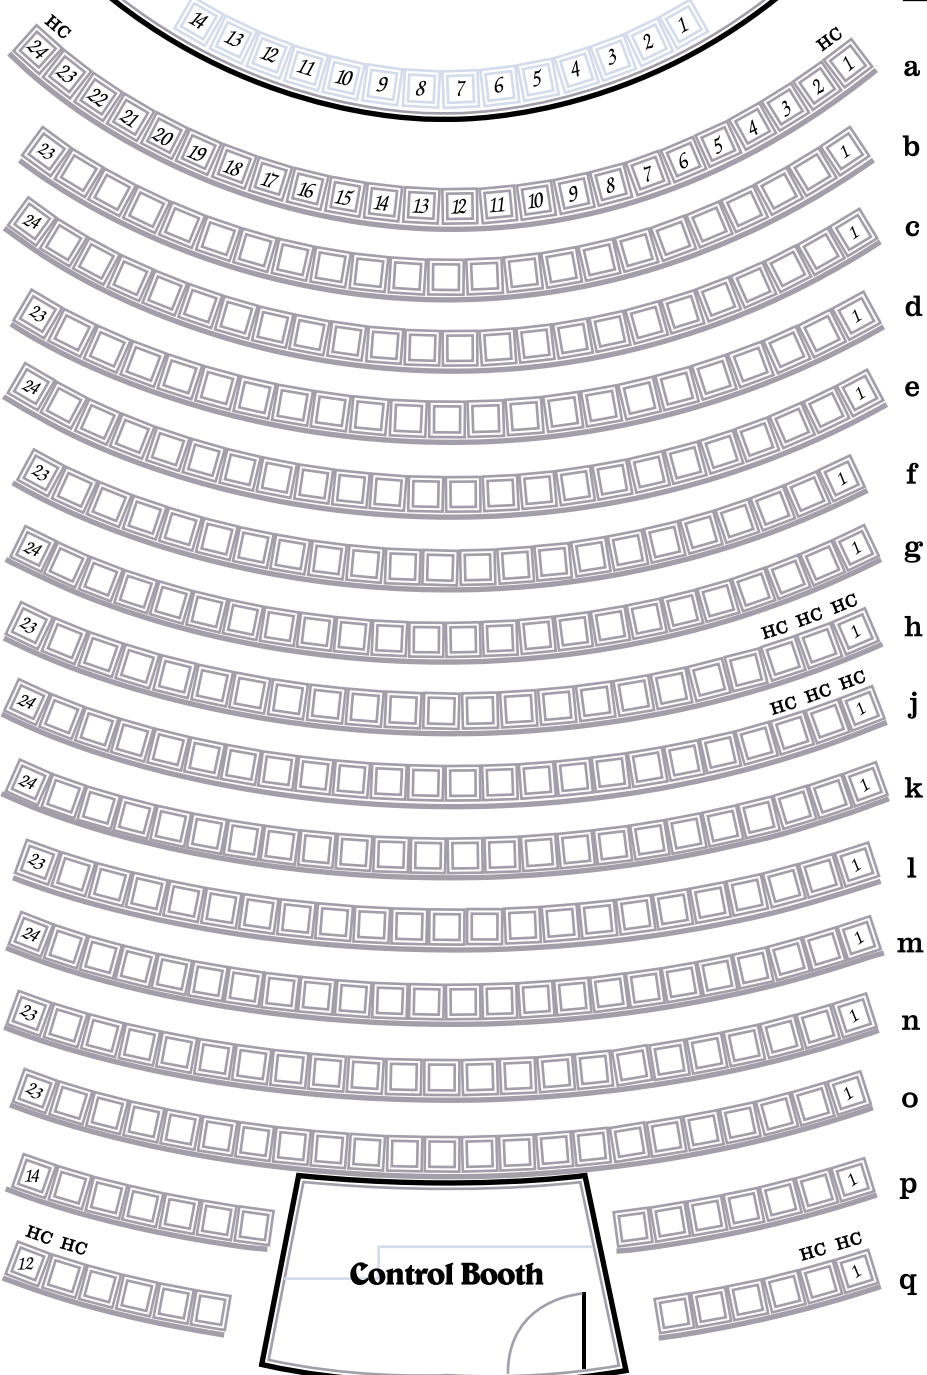

The Theatre at The Cultural Arts Center at Glen Allen

Stage

Orchestra Pit: 14 seats

Theatre: 355 seats